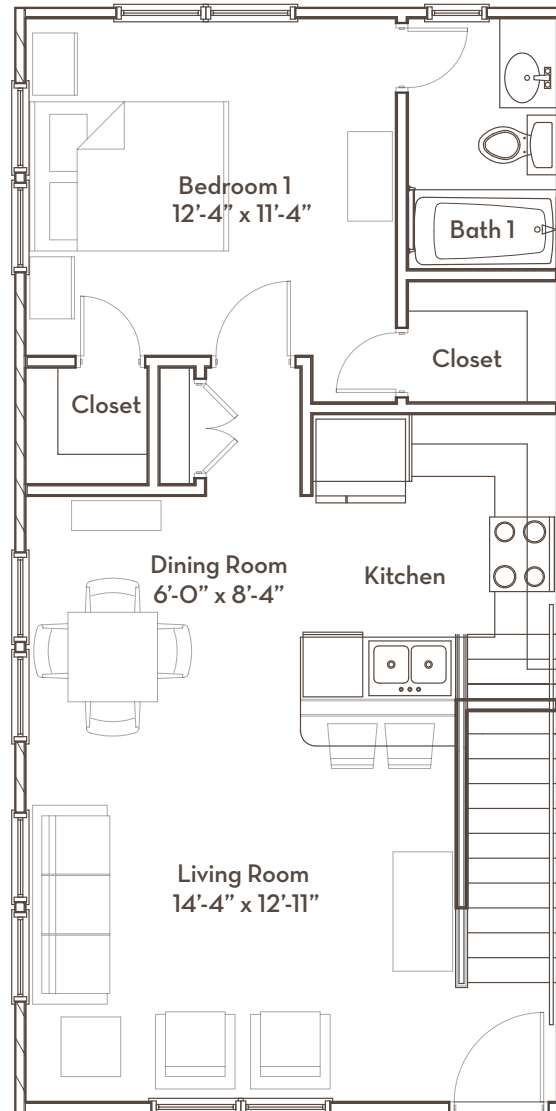

3 Bedroom Townhome

Approx. 1,482 Sqft.

Square Footage Includes Patio Or Deck Area.

- Full Kitchen with Bar Area
- Dining Room
- Living Room
- Individual Baths

Every effort has been made to accurately represent each units floorplan however the builder reserves the right to make changes in final plans. All measurements are approximate.

First Floor

Second Floor